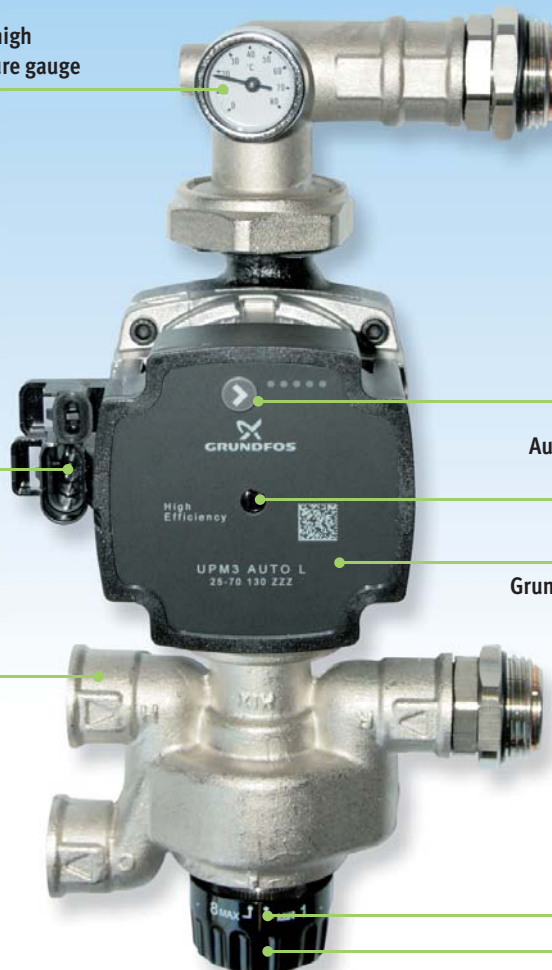

### Temperature settings

Position	Temp. (°C)
Min	25
1	30
2	35
3	40
4	42
5	45
6	48
7	52
Max	58

Optional high temperature gauge

Waterproof, easy access cable connection

Inline connection

User interface

Automatic/manual double deblocking device

Grundfos UPM3 25-70 pump

4.3Kvs value

From 25°C

The Ambiente CircoMax is one of the most advanced pumpset units on the market in the UK. This advanced design is unique to Ambiente. It boasts the following features:

- » Grundfos UPM3 25-70 pump
- » 90mm profile with unique 'swivel' feature
- » Double-deblocking device with both automatic and manual options
- » Flow bar mounted temperature gauge
- » Optional high-level protection unit
- » Blends down to 25°C for easier commissioning
- » Can be located on the right or left hand of the manifold