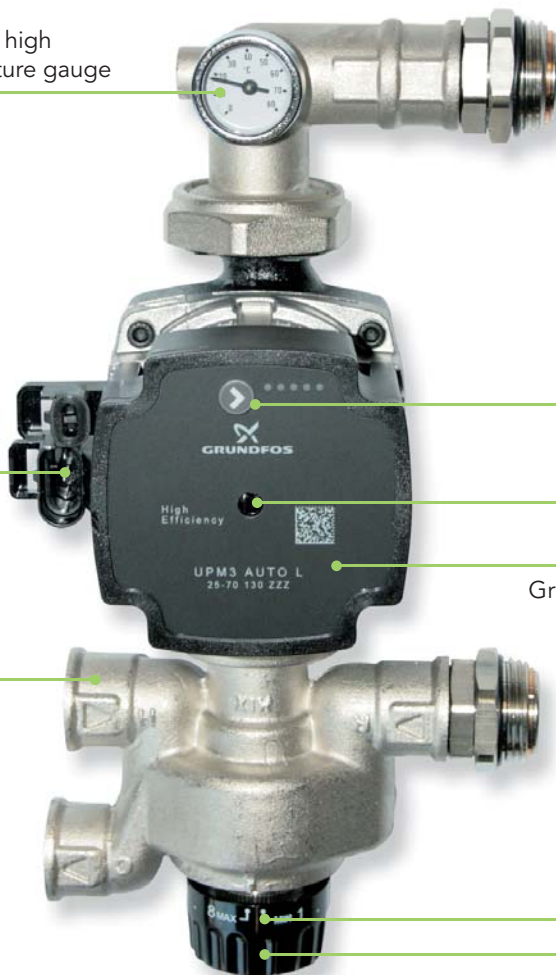

## HIGH EFFICIENCY MANIFOLD PUMPSET

### PRODUCT OVERVIEW

#### Temperature settings

Position	Temp. (°C)
Min	25
1	30
2	35
3	40
4	42
5	45
6	48
7	52
Max	58

Optional high temperature gauge

Waterproof, easy access cable connection

Inline connection

User interface

Automatic/manual double deblocking device

- » Grundfos UPM3 25-70 pump
- » 90mm profile with unique 'swivel' feature
- » Double-deblocking device with both automatic and manual options
- » Flow bar mounted temperature gauge
- » Optional high-level protection unit
- » Blends down to 25°C for easier commissioning
- » Can be located on the right or left hand of the manifold