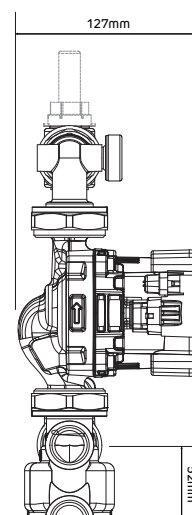

#### Temperature settings

Position	Temp. (°C)
Min	25
1	30
2	35
3	40
4	42
5	45
6	48
7	52
Max	58

Optional high temperature gauge

Waterproof, easy access cable connection

Inline connection

User interface

Automatic/manual double deblocking device

- » Grundfos UPM3 25-70 pump
- » 90mm profile with unique 'swivel' feature
- » Double-deblocking device with both automatic and manual options
- » Flow bar mounted temperature gauge
- » Optional high-level protection unit
- » Blends down to 25°C for easier commissioning
- » Can be located on the right or left hand of the manifold

#### Dimensions

CircoMax side view

CircoMax front view